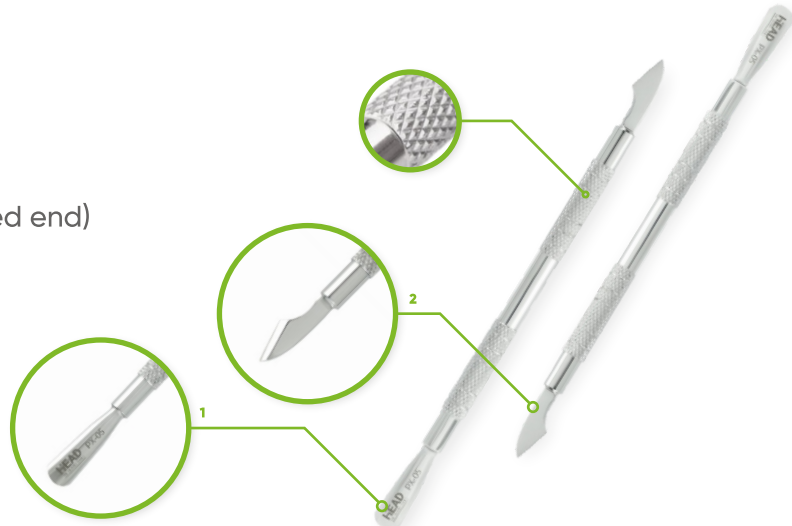

## Professional scissors SX-2-18

**SX-1-18**  
Blades 18 mm  
Length 102 mm

# PROFESSIONAL CUTICLE NIPPER

HEAD

## PX - 05 137 mm

Избутвач за маникюр

### FUNCTIONAL PARTS:

1. Narrow spatula
  2. "Hatchet" spatula (sharpened end)
- ▶ Anti-slip knurled handles