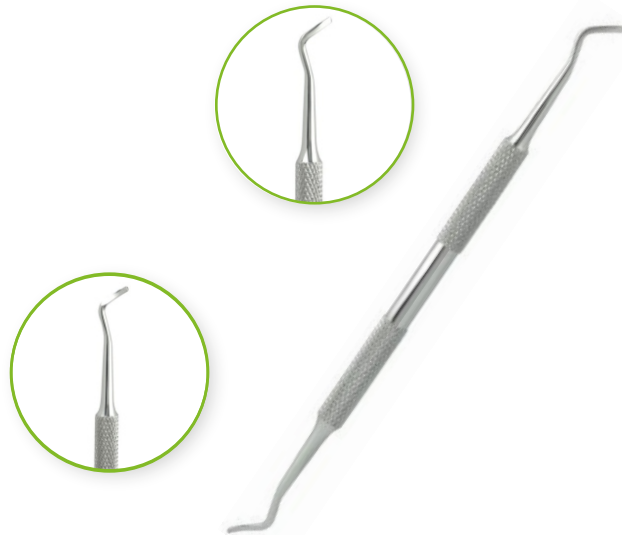

PX - 11

Кюрета за педикюр /двувърха кюрета/

HEAD
THE BEAUTY TOOLS

HEAD